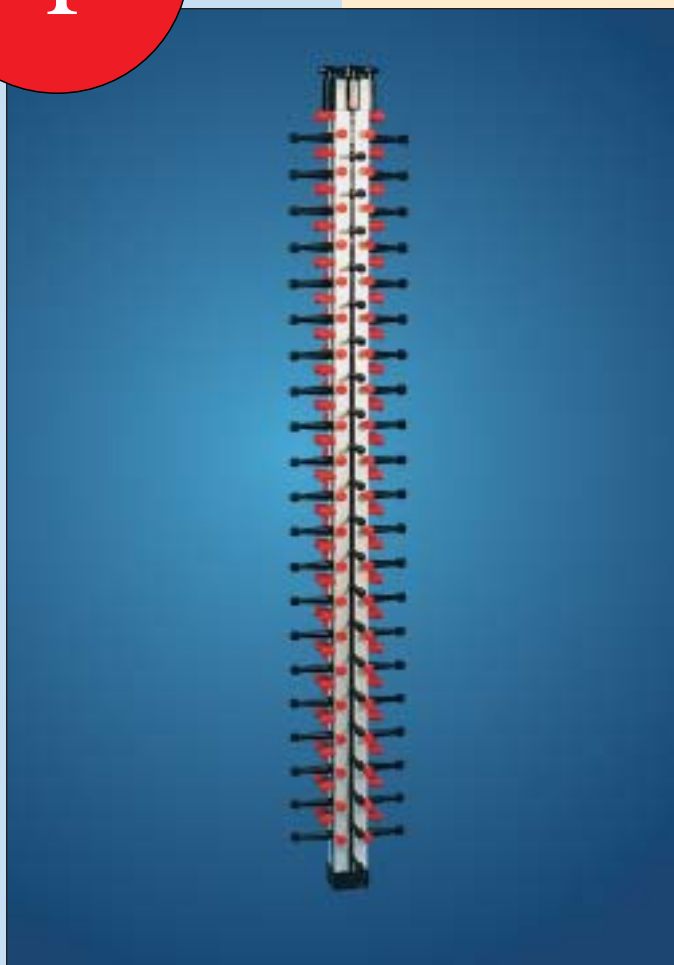

## COLUMN 84 - CODE 600

---

The column is the heart of every Plate Mate and the parts are identical for all types.

The number of parts depend on the different lengths and capacities. The columns can be supplied loose in different lengths and are maintenance free. Columns are supplied with all parts mounted.

## PARTS LIST FOR COLUMN 84 Code 600

Part Name	Part No.	Quantity
Aluminum main column -length = 1608 mm	TR84	1
Adjusting screw - M6 X 60	01	4
Plastic hood	02	1
Hoisting block	03	4
Extension	04	4
Bracket set	05	28
Black stay cap	06	84
Red shuttle	07	168