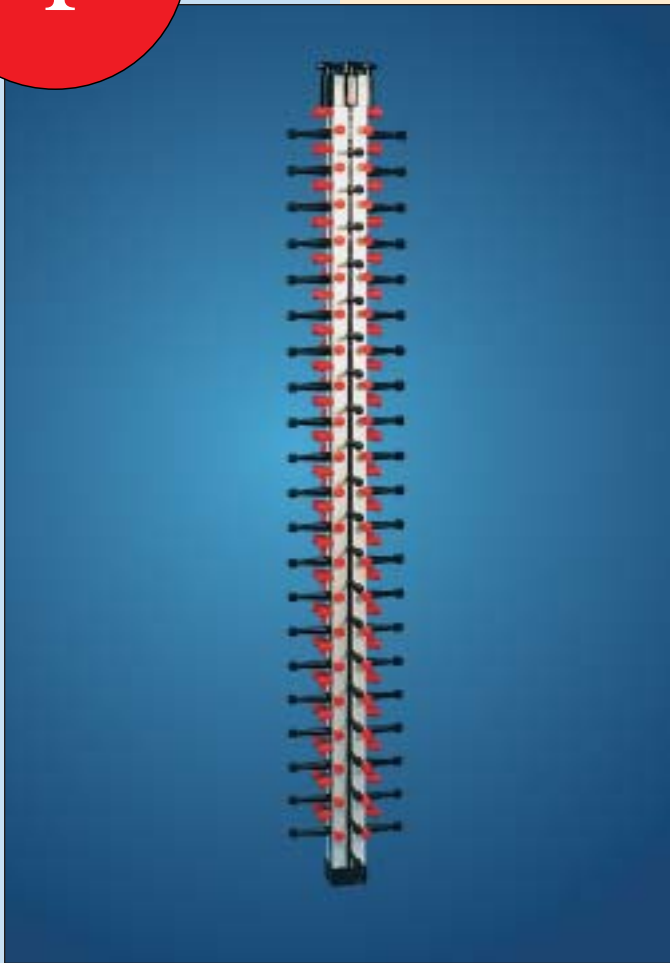

## COLUMN 84 - CODE 600

---

The column is the heart of every Plate Mate and the parts are identical for all types.

The number of parts depend on the different lengths and capacities. The columns can be supplied loose in different lengths and are maintenance free. Columns are supplied with all parts mounted.

## PARTS LIST FOR COLUMN 84 Code 600

Part Name	Part No.	Quantity
Aluminum main column -length = 1608 mm	TR84	1
Adjusting screw - M6 X 60	01	4
Plastic hood	02	1
Hoisting block	03	4
Extension	04	4
Bracket set	05	28
Black stay cap	06	84
Red shuttle	07	168