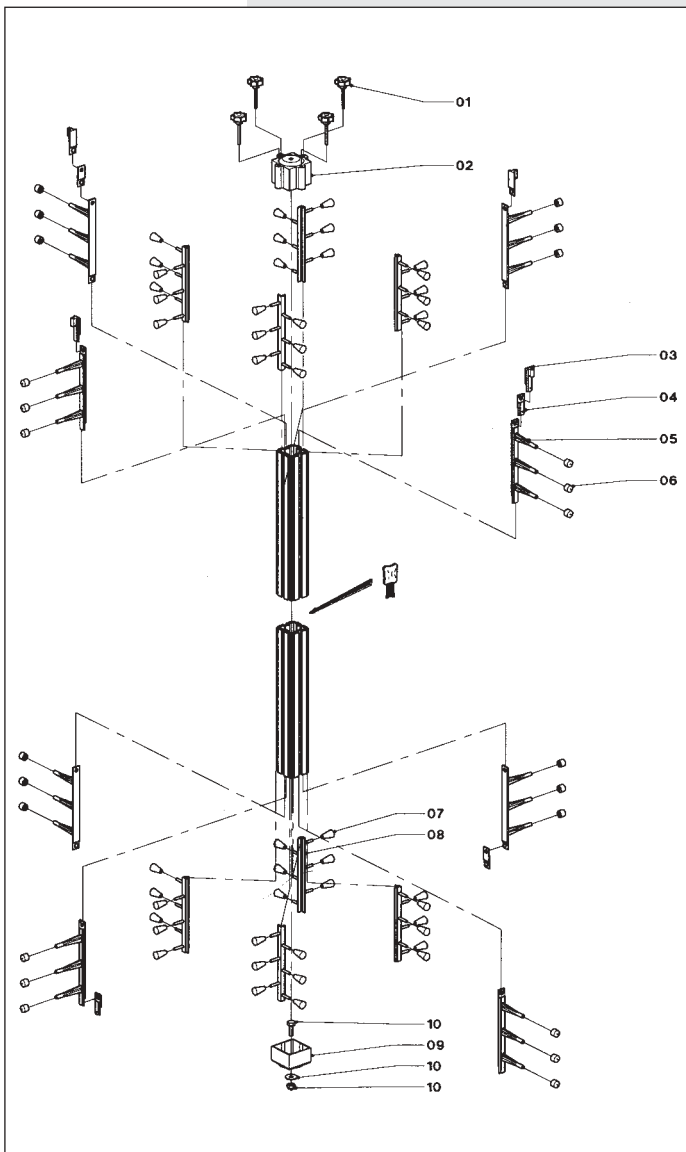

## COLUMN 84 - CODE 600

---

The column is the heart of every Plate Mate and the parts are identical for all types.

The number of parts depend on the different lengths and capacities. The columns can be supplied loose in different lengths and are maintenance free. Columns are supplied with all parts mounted.

## PARTS LIST FOR COLUMN 84 Code 600

Part Name	Part No.	Quantity
Aluminum main column -length = 1608 mm	TR84	1
Adjusting screw - M6 X 60	01	4
Plastic hood	02	1
Hoisting block	03	4
Extension	04	4
Bracket set	05	28
Black stay cap	06	84
Red shuttle	07	168